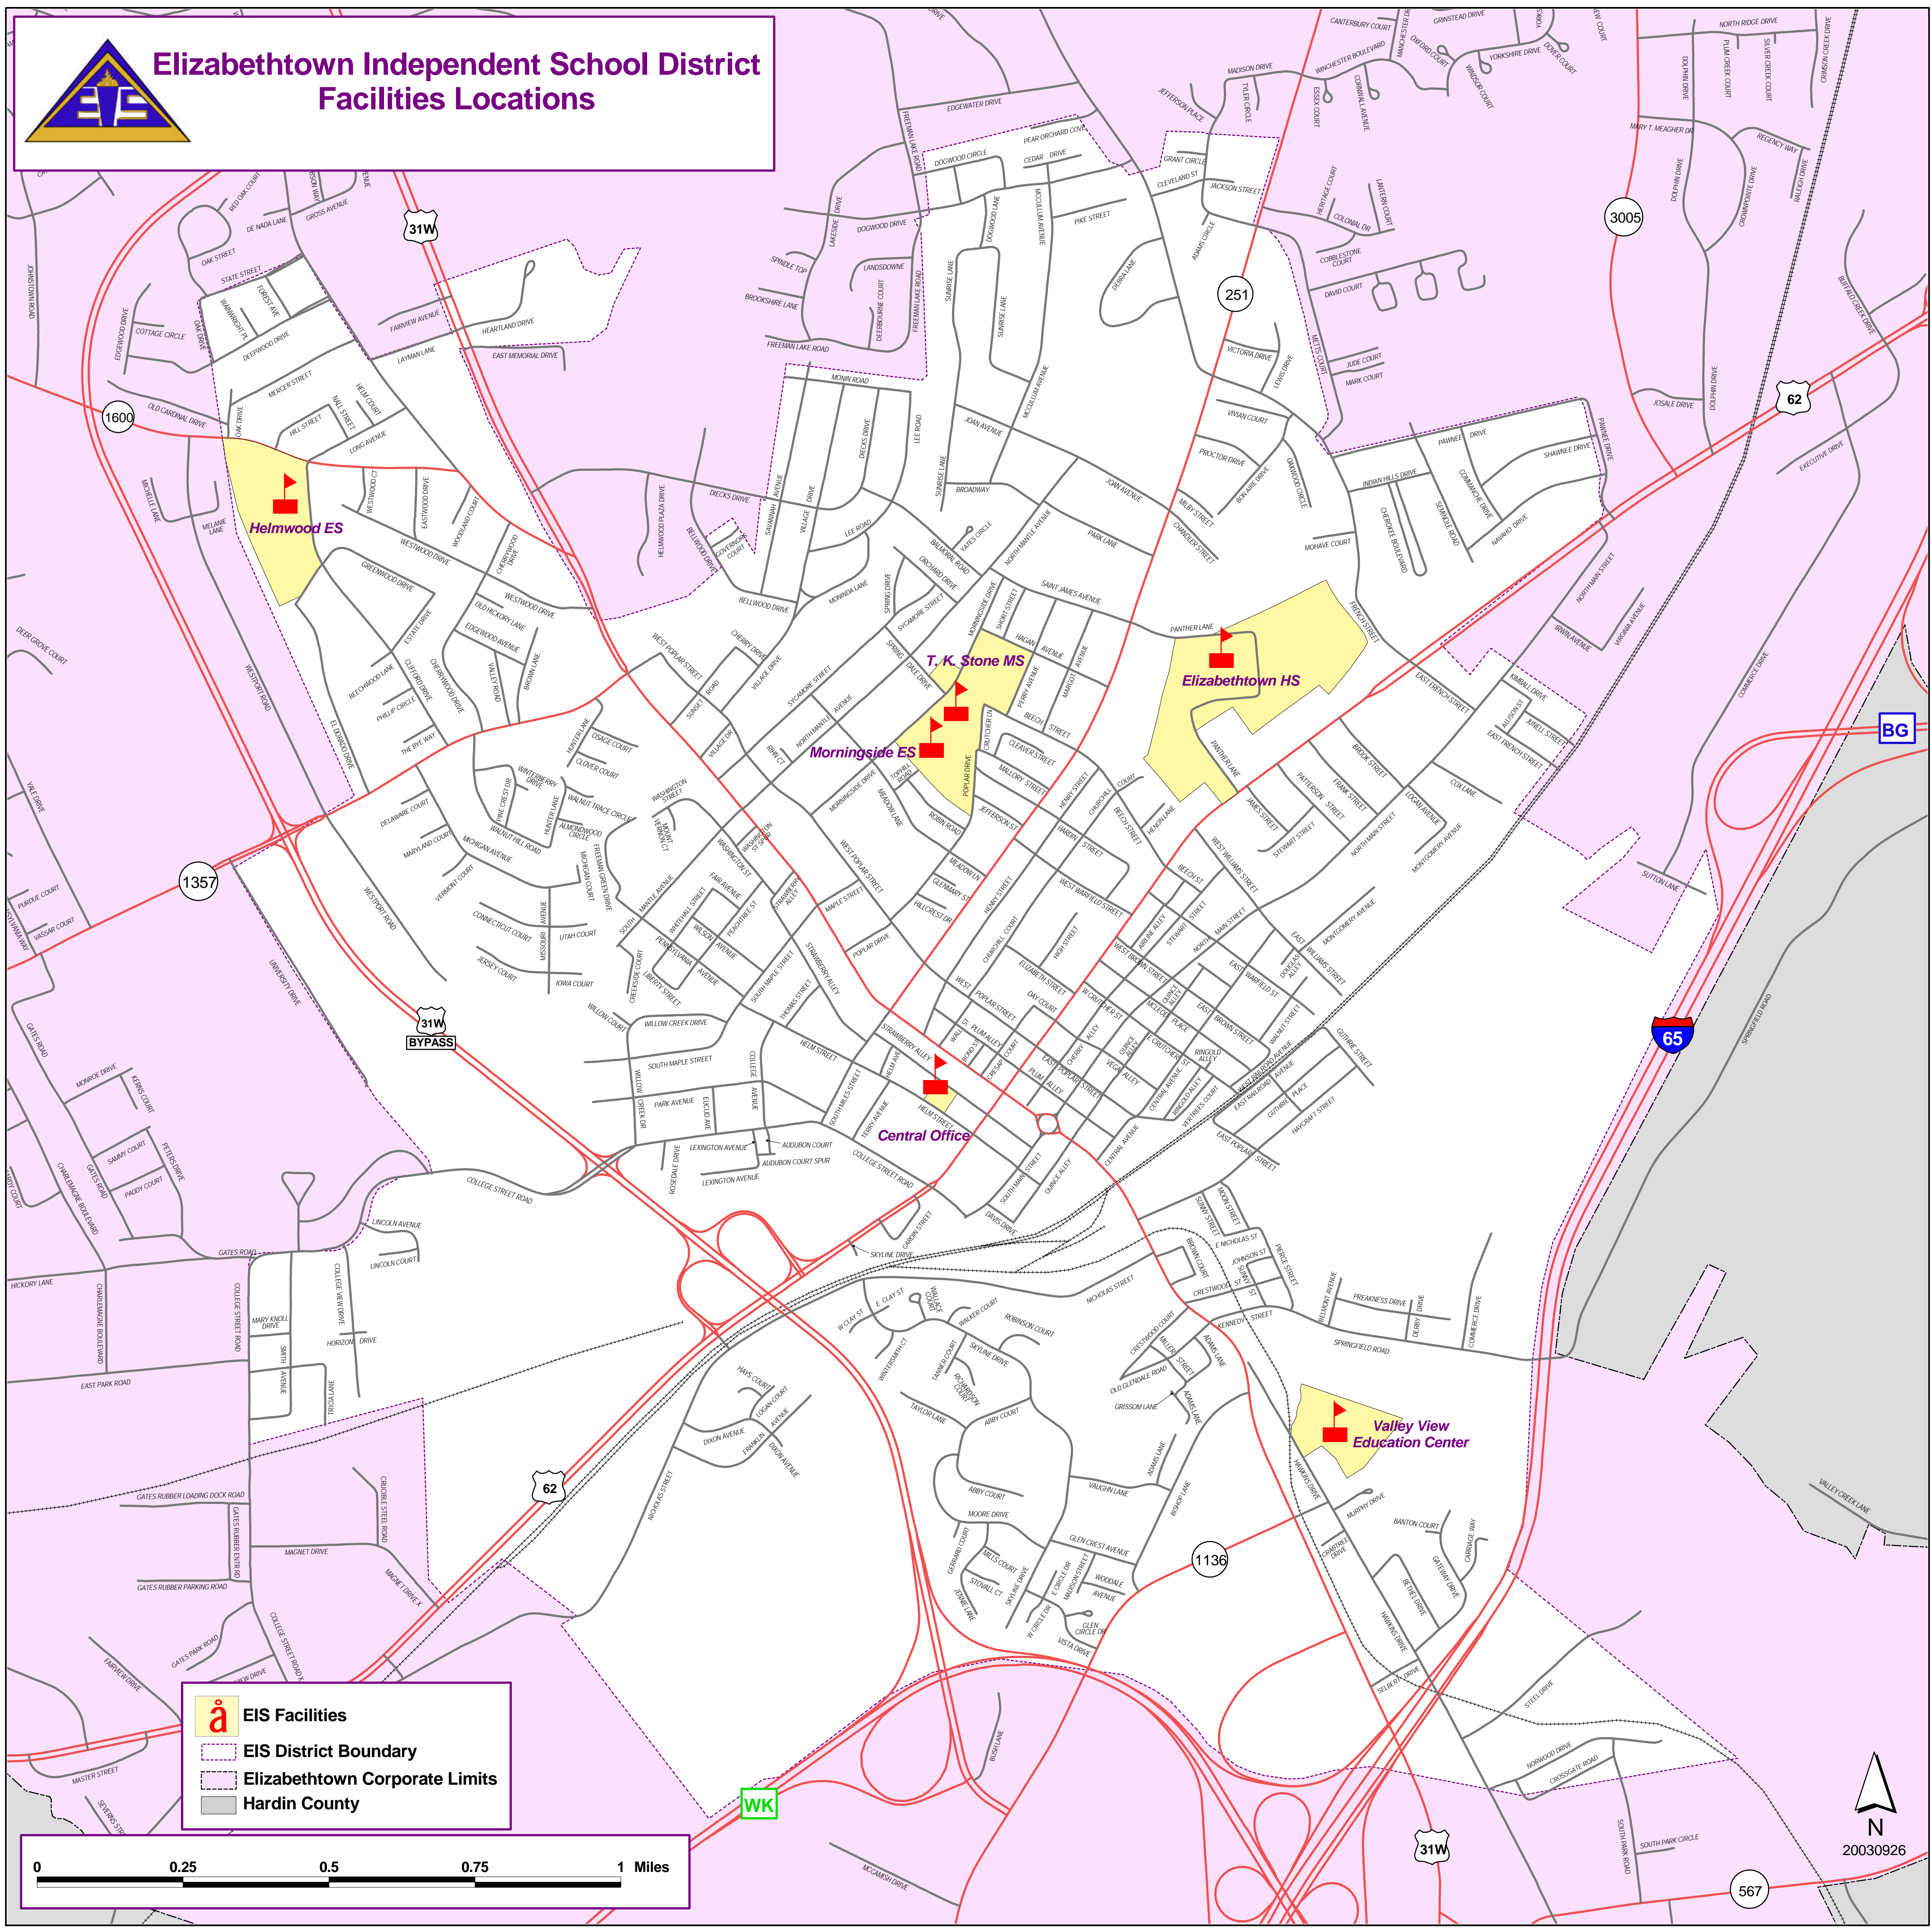

# Elizabethtown Independent School District Facilities Locations

-  EIS Facilities
-  EIS District Boundary
-  Elizabethtown Corporate Limits
-  Hardin County

20030926